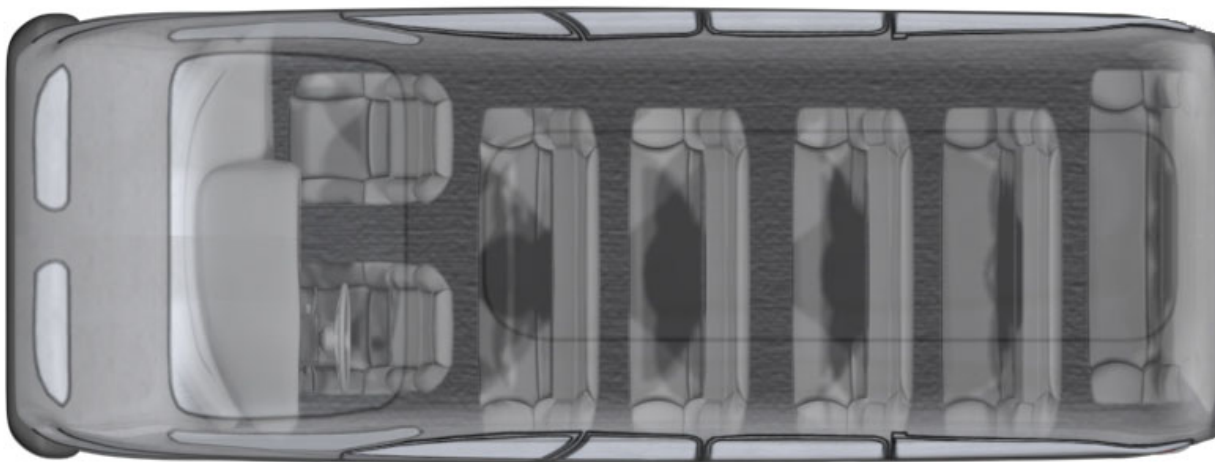

# Claudia's Van

## Volkswagon Superkombi III (Commuter)

When transportation is a problem, the group can use Claudia's modified VW Superkombi III van. This van cannot be modified in any way; she likes it the way it is. She has provided this van for use by team members who need it - she has her own personal van for getting around.

Modeling by  
DUPLØ

Light  
Damage

Moderate  
Damage

Serious  
Damage

Destroyed

- 25% Speed	
- 50% Speed	
Crash Test	

**Handling** 4 / 8  
**Speed** 35 / 105  
**Acceleration** 6  
**Body** 4  
**Armor** 3  
**Signature** 2  
**Autonav** 3  
**Pilot** -  
**Fuel** Gas / 120 l  
**Economy** 5 km/l  
**Cargo** 25 / 100\*  
**Load** 150

**Other Options** Anti-Theft System (Rating 9)  
 Advanced Passenger Protection System  
 Run-Flat Tires  
 Double Axle / Large Metahuman Support